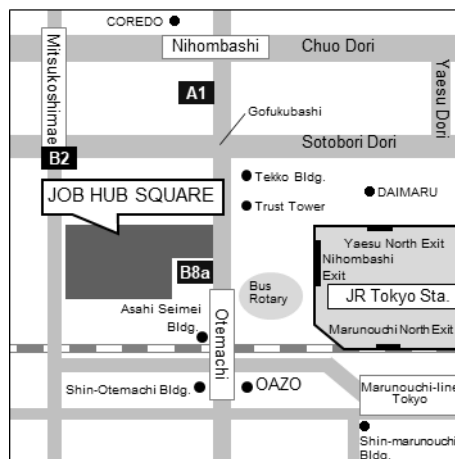

Admission
Free

Free Entry
and Exit

Individual
Assistance

※Collaboration with JOB HAKU China

※Summer internship fair for those graduating in 2022

<To attend JOB Fair event >

Sign up on our JOB HAKU
My page

<https://mypage.job-haku.com/login>

Register for JOB FAIR events
you would like to join

Join our JOB FAIR events

3-minute walk from Tokyo Station
(Nihombashi Exit) via the JR Lines
Nihombashi Station (A1 Exit),
Otemachi Station (B8a Exit),
Mitsukoshimae Station(B1 Exit) via the Tokyo Metro Lines