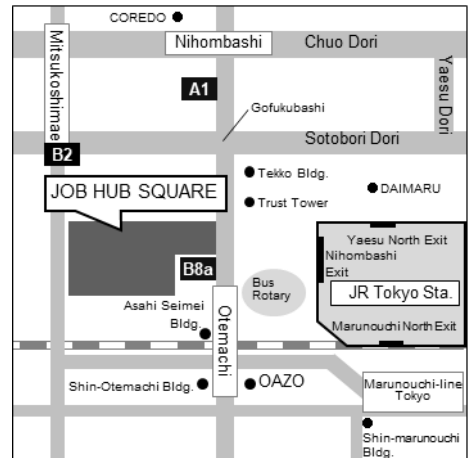

Admission Free

Free Entry and Exit

Individual Assistance

Collaboration with
*JOB HAKU China
*Mini internship fair for those graduate in 2021

<To attend JOB Fair event >

Sign up on our JOB HAKU My page

https://mypage.job-haku.com/login

Register for JOB FAIR events you would like to join

Join our JOB FAIR events

3-minute walk from Tokyo Station (Nihonbashi Exit) via the JR Lines Nihonbashi Station (A1 Exit), Otemachi Station (B8a Exit), Mitsukoshimae Station(B1 Exit) via the Tokyo Metro Lines